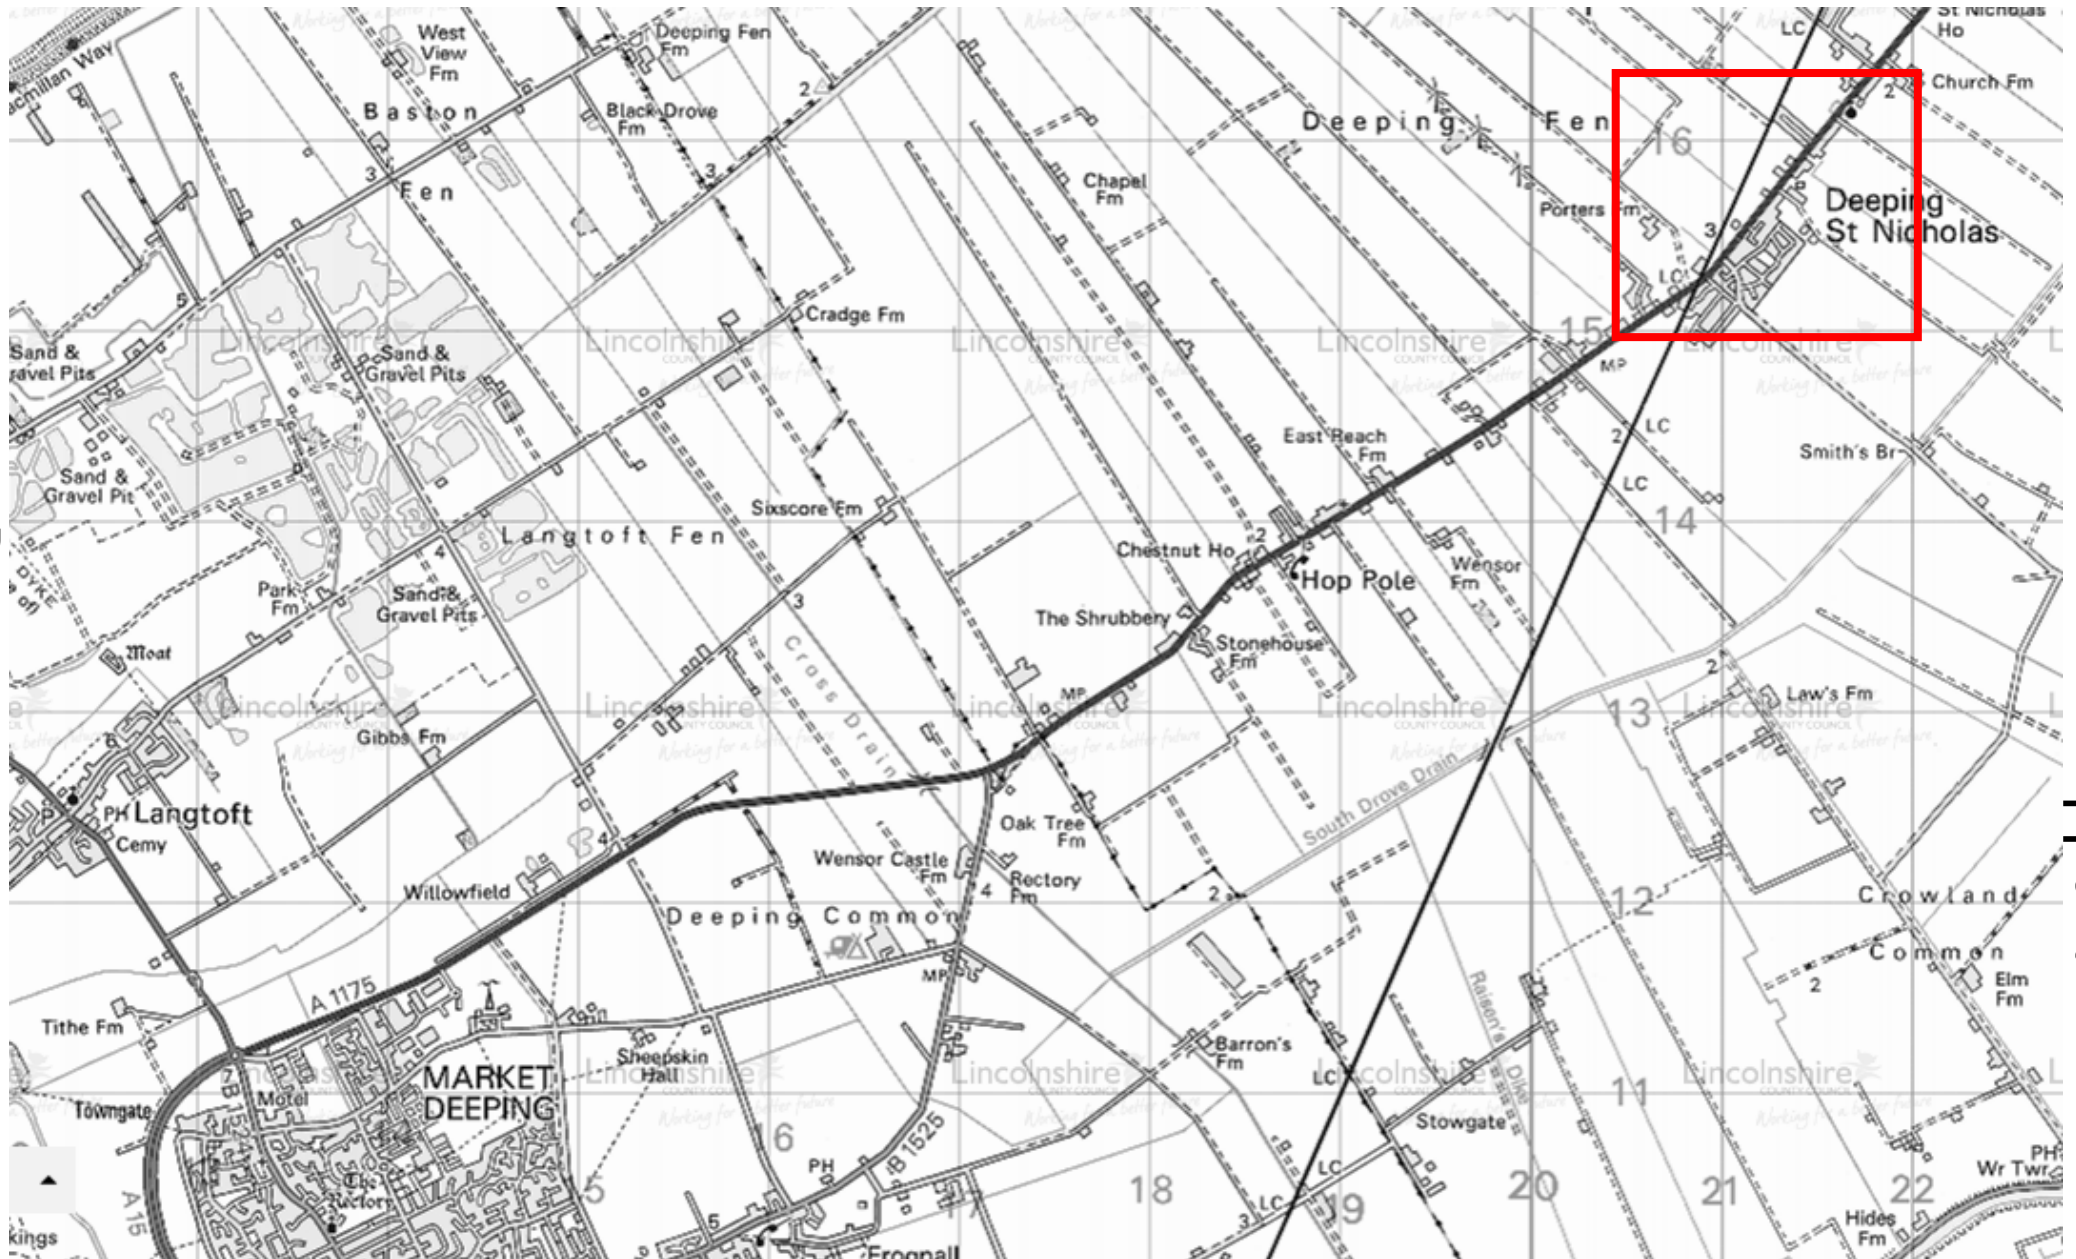

APPENDIX A : A1175, Deeping St Nicholas - Proposed 30mph Speed Limit

This page is intentionally left blank